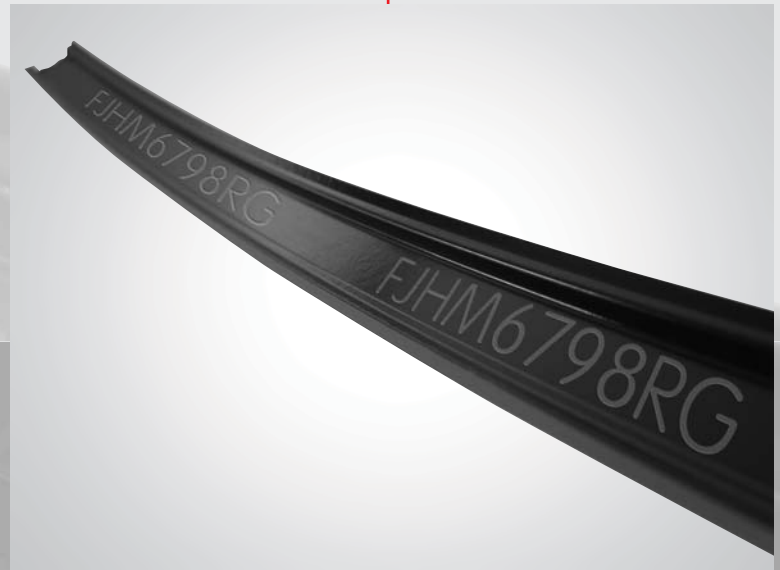

Laser Marking of Moving Workpieces

Marking-on-the-fly Solutions from ROFIN

ROFIN offers specialized solutions for on-the-fly marking which ensure optimum marking quality and speed.

Marking on-the-fly is suitable for pieces moving in a linear direction as well as for rotary axes. In the latter case, the marking is applied on the lateral surface in tangential direction. The controlling software processes motion system signals in real-time and compensates any velocity changes.

Features at a glance

- highly efficient marking process without idle times
- excellent marking results, difficult joining of multiple marking areas is superflous
- available for any freely configurable ROFIN laser marker
- wide application range in various fields